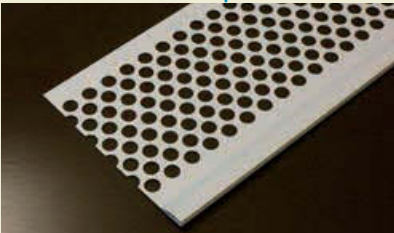

Installation Brochures

The illustrations and explanations allow your clients to determine easily which parts they need for their gutter system.

Box Label

Quickly shows the part to your client and ensures a clean display at all times.

Debris Shield

For use with Repla K and standard metal gutter systems to prevent leaves and other debris from entering the gutter system. It is non-metallic.

Display Panel

Visual aid for a gutter system that allows your clients to identify easily the necessary parts.

Adjust-A-Spout

- Extends out to 6 feet
- Swivels up to 180 degrees and flips up for easy trimming and mowing.
- Used to guard against foundation water damage from run off seepage.
- Esthetically appealing.
- Fits 2" x 3" and Small Square Downpipe.