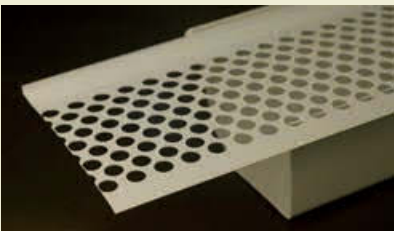

Installation Brochures

The illustrations and explanations allow your clients to determine easily which parts they need for their gutter system.

Box Label

Quickly shows the part to your client and ensures a clean display at all times.

Debris Shield

For use with Repla K and standard metal gutter systems to prevent leaves and other debris from entering the gutter system. It is non-metallic.

Display Panel

Visual aid for a gutter system that allows your clients to identify easily the necessary parts.

Adjust-A-Spout

- Extends out to 6 feet
- Swivels up to 180 degrees and flips up for easy trimming and mowing.
- Used to guard against foundation water damage from run off seepage.
- Esthetically appealing.
- Fits 2" x 3" and Small Square Downpipe.